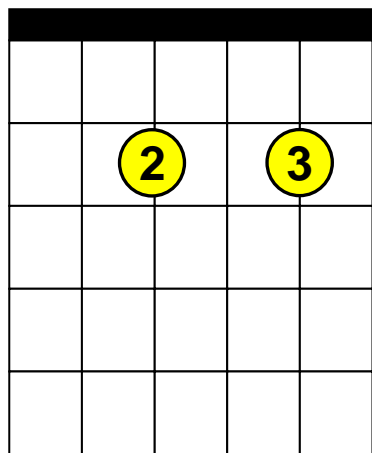

Beginning Guitar Lessons – Drop “D” Tuning

Basic Regular Chords - “A”

(same as standard tuning)

A

x o o o o

Am

x o o o o

A Maj7

x o o o o

A7

x o o o o

Am7

x o o o o

Asus4

x o o o o

X = Do not play this string.