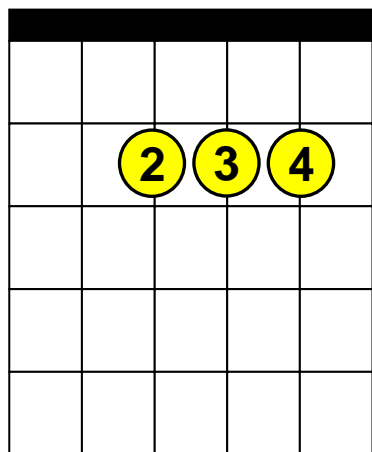

Beginning Guitar Lessons – Drop “D” Tuning

Basic Regular Chords - “A”

(same as standard tuning)

A

x o o o o

Am

x o o o o

A Maj7

x o o o o

A7

x o o o o

Am7

x o o o o

Asus4

x o o o o

X = Do not play this string.