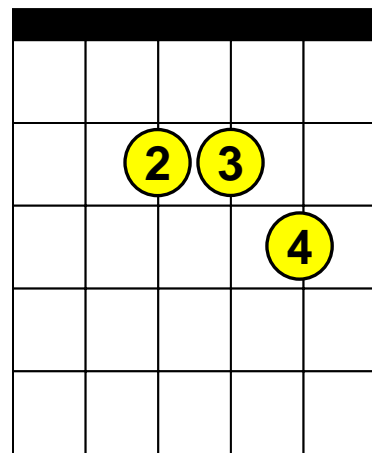

Beginning Guitar Lessons – Drop “D” Tuning

Basic Regular Chords - “A”

(same as standard tuning)

A

x o o o o

Am

x o o o o

A Maj7

x o o o o

A7

x o o o o

Am7

x o o o o

Asus4

x o o o o

X = Do not play this string.

O = Open string.