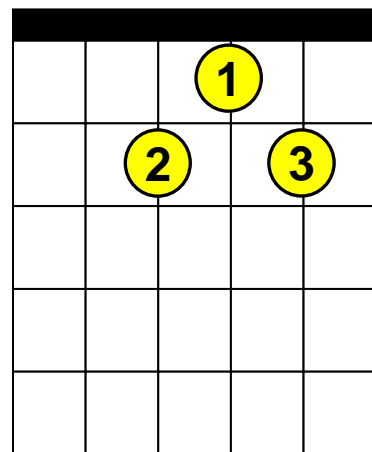

Beginning Guitar Lessons – Drop “D” Tuning

Basic Regular Chords - “A”

(same as standard tuning)

A

x o o o o

Am

x o o o o

A Maj7

x o o o o

A7

x o o o o

Am7

x o o o o

Asus4

x o o o o

X = Do not play this string.