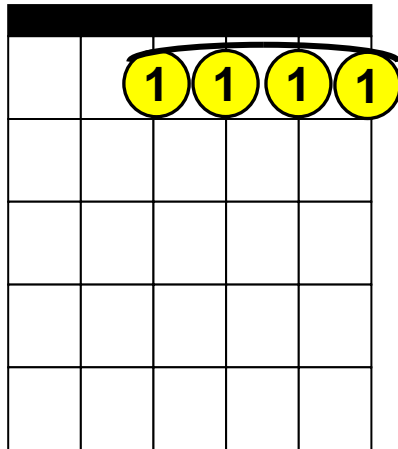

Beginning Guitar Lessons – Drop “D” Chords

Basic Regular Chords - “F” (same as standard tuning)

F

x x

Fm

x x

F Maj7

x x

o

F7

x x

Fm7

x x

Fsus4

x x

Note – The “F” chords are usually the most difficult “Regular Chords” to learn for Beginners.

X = Do not play this string.

O = Open string.

= Barre these notes.