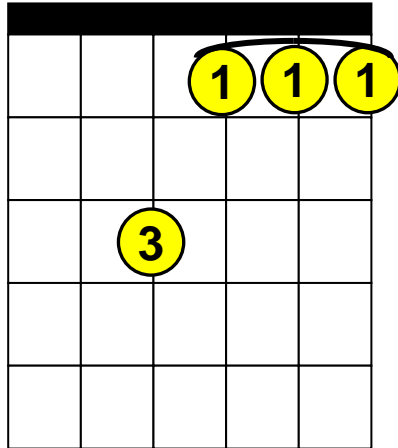

# Beginning Guitar Lessons – Drop “D” Chords

## Basic Regular Chords - “F” (same as standard tuning)

**F**

x x

**Fm**

x x

**F Maj7**

x x

o

**F7**

x x

**Fm7**

x x

**Fsus4**

x x

Note – The “F” chords are usually the most difficult “Regular Chords” to learn for Beginners.

X = Do not play this string.