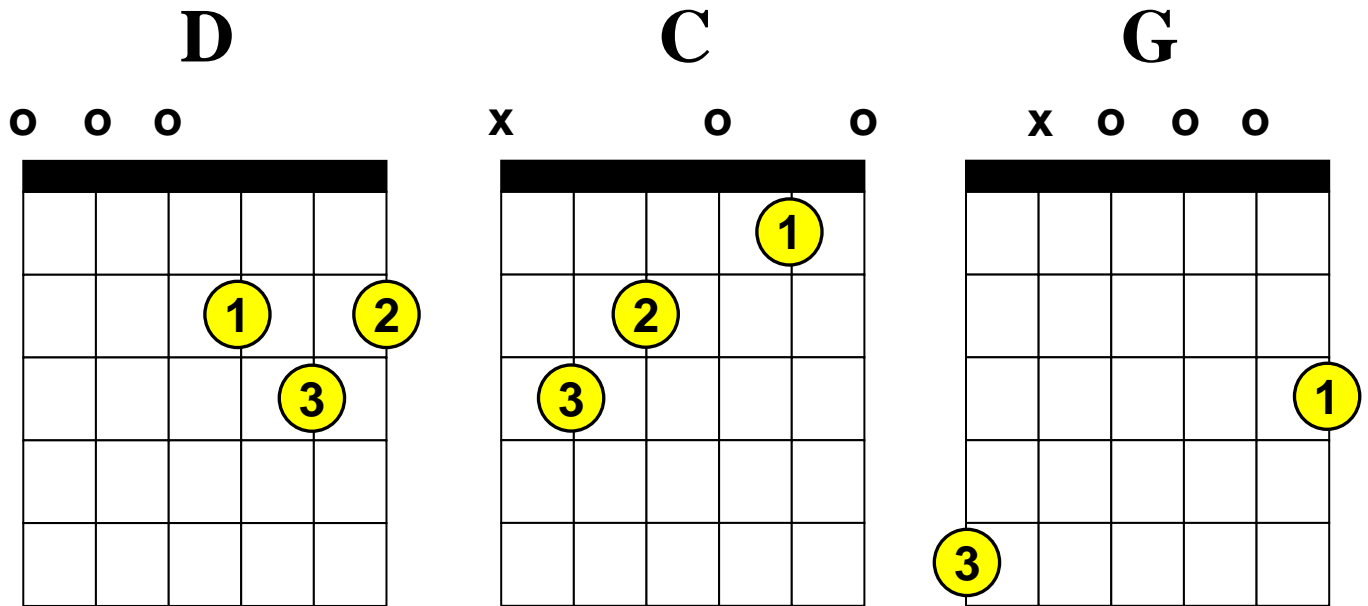

"Drop D" Chord Progression

D – C – G Chord Progression

X = Do not play this string.

O = Open string.

AVCSS
GUITAR WORLD