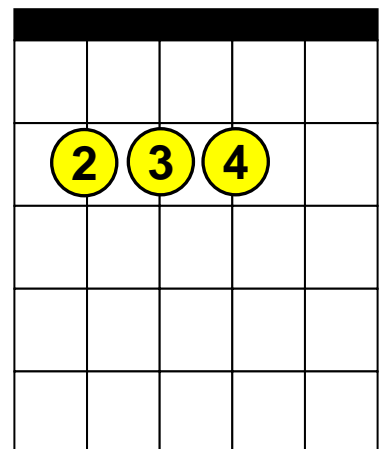

Beginning Guitar Lessons

The D - A - E Suspended Chords

D

x x o

A

x o o o

E

o o o o

Dsus

x x o

Asus

x o o o

Esus

o o o o

X = Do not play this string. O = Open string.